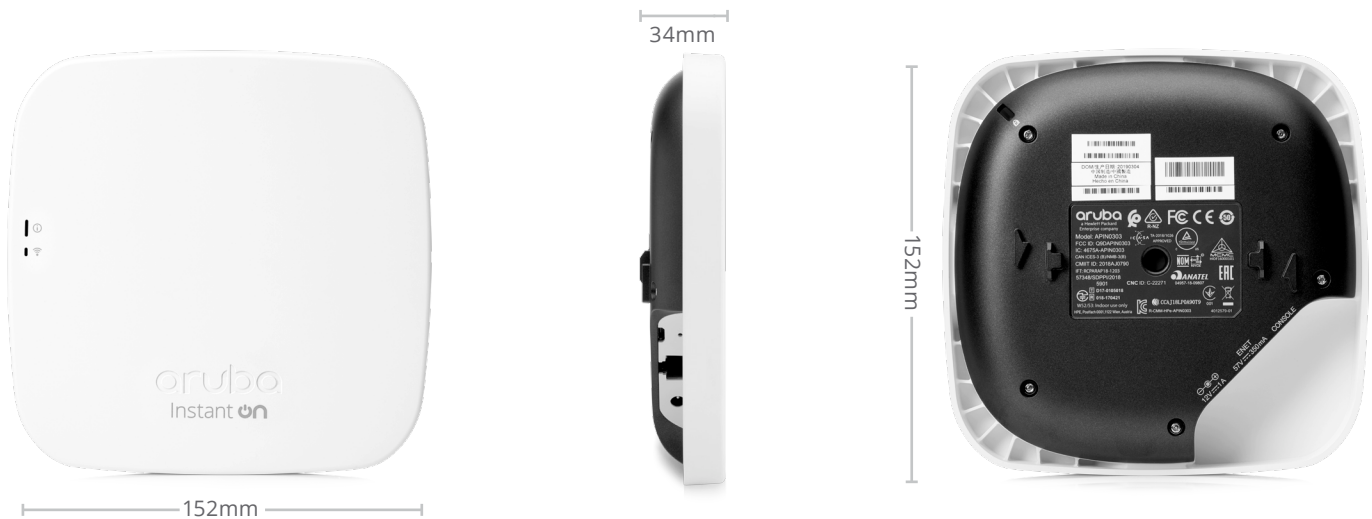

TECHNICAL SPECIFICATIONS

IN THE BOX

Aruba Instant On AP11 Indoor Access Point

Aruba Instant On AP11 Quick Start guide

Ceiling rail mount clip

Ethernet cable

Solid surface mount clip

RADIOS

Dual radio for simultaneous dual-band operation

5 GHz 802.11ac 2x2 MIMO for up to 867 Mbps wireless data rate, with Multi User MIMO support (Wi-Fi 5)

2.4 GHz 802.11n 2x2 MIMO for up to 300 Mbps wireless data rate (Wi-Fi 4)

INTERFACES

Uplink Gigabit Ethernet port, with PoE-in support (802.3af)

DC power connector (12V)

Bluetooth Low Energy (BLE) radio

LED status indicators (2)

Reset/LED control button

Kensington security slot

PHYSICAL SPECIFICATIONS

152mm x 152mm x 34mm, excluding mount accessories

Weight: 193g

POWER

Power over Ethernet (POE): 802.3af (class 3)

Max power consumption (worst-case): 10.1W (PoE), 8.8W (DC)

DC power (12V)

Note: Power sources are sold separately

ANTENNAS

Integrated down-tilt omni-directional antennas with maximum individual antenna gain of 3.3dBi in 2.4GHz and 5.8dBi in 5GHz

MOUNTING

The access point ships with a (black) mount clip to attach to suspended ceiling rails, and a (white) mount clip to attach to solid surfaces (wall/ceiling)

ENVIRONMENTAL & RELIABILITY

Operating temperature: 0° C to +40° C (+32° F to +104° F)

Humidity: 5% to 93% non-condensing

MTBF: 795khrs (91yrs) at +25° C

INDUSTRY CERTIFICATIONS

UL 2043 plenum rating

EN 60601-1-1 and EN 60601-1-2 (for deployment in medical environments)

Wi-Fi Alliance certified (WFA) 802.11ac with Wave 2 (Wi-Fi 5), WPA2, WPA3, Enhanced Open (OWE)

MANAGEMENT OPTIONS

Instant On mobile application (Android & iOS)

Cloud Portal: [Portal.ArubaInstantOn.com](https://portal.arubainstanton.com)

WARRANTY & SUPPORT

Aruba Instant On 1 Year warranty with 24x7 phone support for first 90 days and chat support for the entire warranty period. Community support as long as you own the products